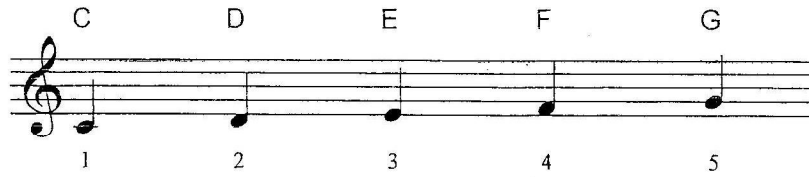

# BASIC KEYBOARD SKILLS

C Major Scale: Right Hand 1<sup>st</sup> 5 Fingers

Treble Clef & Common Time Signature = 4 Beats to a bar

How many beats?

Whole note = 4 (Semi-Breve)    Half notes = 2 (Minim)    Quarter notes = 1 (Crotchet)    Eighth notes = 1/2 (Quaver)